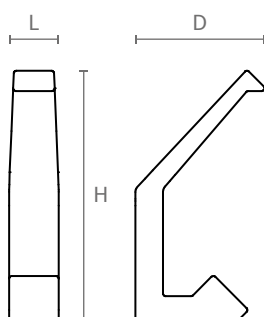

ART. **1400**

design: Alessandro Masturzo

Gancio in zama pressofusa,
con kit di fissaggio a scomparsa.

Die-cast zamac coat hanger,
with invisible hooking system included.

Misure / Sizes

Finiture / Finishes

Antracite
Anthracite

Cromo
Chrome

Nichel satinato
Satinated nickel

ART.	L	H	D
1400	18	91	47